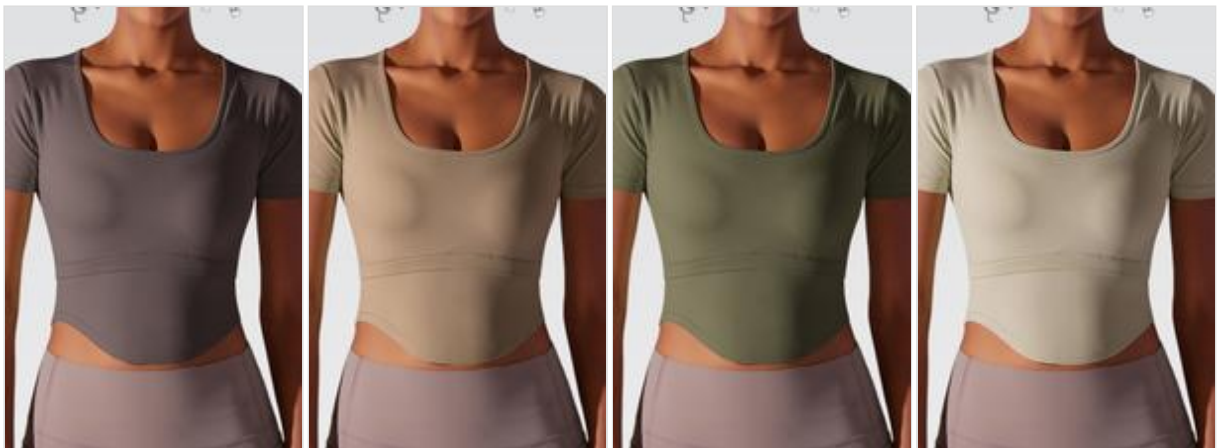

WF2401WSB0127

Color: BROWN

Price: $ 11.99

WF2401WSB0127

Color: COFFEE

Price: $ 11.99

WF2401WSB0127

Color: GREEN

Price: $ 11.99

WF2401WSB0127

Color: KHAKI

Price: $ 11.99